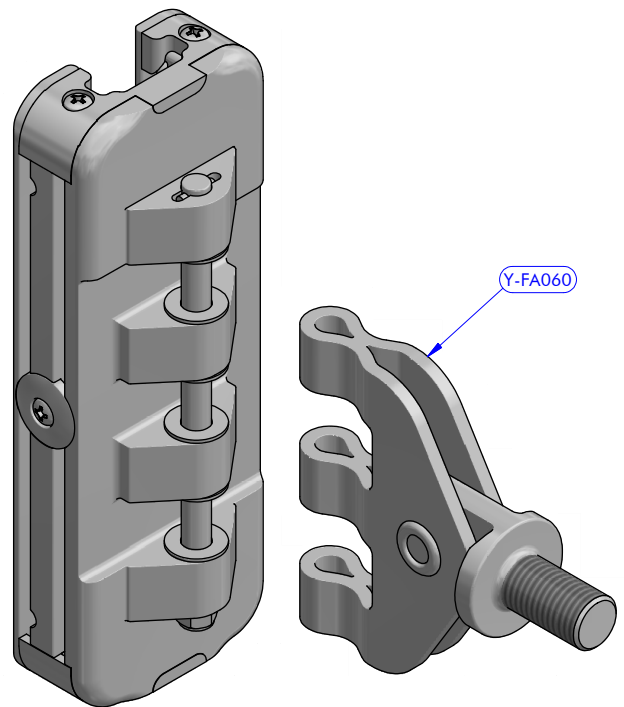

Mod. Y-FA059

PART LIST

CODE	DESCRIPTION	MATERIAL	Q.TY
SFT000	Torlon ball 1/4"	Plastic	112
Y-C0101	b.b. load window	Plastic	2
Y-F0370	Inner cap	Mekton	1
Y-F0371	Slider pin	S.Steel HR	1
Y-F0374	Ball race cap	Plastic	2
Y-FA058	Slider corps	Various	1
Y-FA060	Triaxial joint	Various	1
Y-W0707	Spindle	S.Steel	1
Y-X0072	Washer	S.Steel	1
Y-X0264	Washer	Tufnol	6
Y-X0265	Screw	S.Steel	4
Y-X0892	Nut	S.Steel	1
Y-X0903	Screw	S.Steel	2
Y-X0904	Screw	S.Steel	4